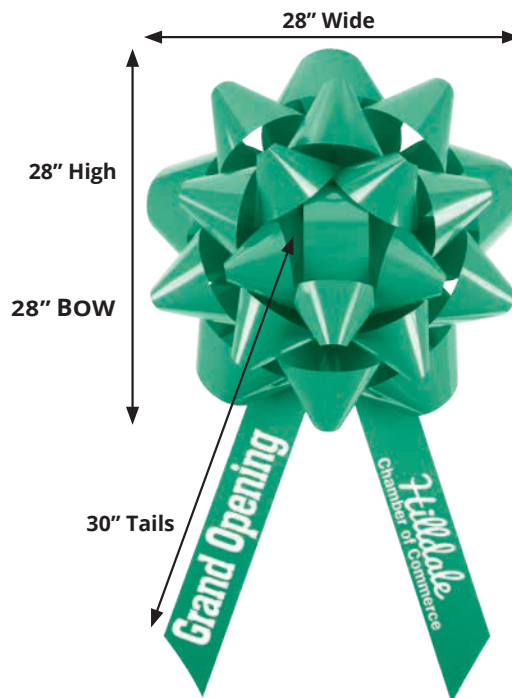

GREAT FOR:

- Chambers of Commerce
- Universities
- Banks
- Car Dealers

	MARQUEE PRINT
SET-UP	NO SET-UP CHARGE.
RE-ORDER SET-UP	NO SET-UP CHARGE.
ADDITIONAL LOCATION	$30 (A)
ADDITIONAL COLOR	N/A
PRODUCTION TIME	Call for production time.
COLUMN PRICING	Per bow, one color, one tail.
ART SPECS/IMPRINT COLORS	Refer to pages 206-208, 218.
RUSHES & ADDITIONAL SERVICES	Refer to pages 206-208, 221.