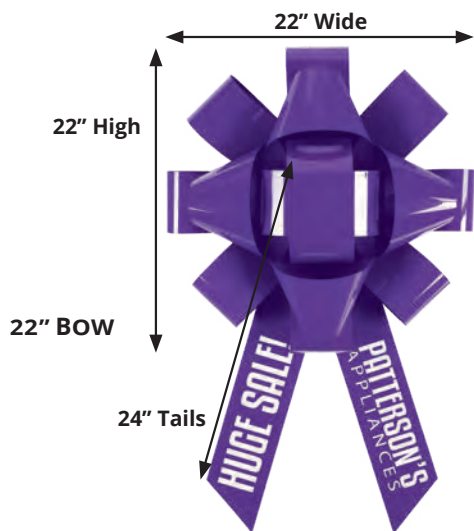

## 22" BOW WITH SUCTION CUP BASE

With 24" tails

Imprint	Item #	1	2-4	5-9	10-19	20+
MARQUEE	MQBOWSC22	160	155	150	147	145 A
PLAIN	BOWSC22	133	128	123	120	118 A

Shipping: 4 lbs. per box of 2

Imprint Area: Front – 3W x 11H

## 28" BOW WITH DOOR HANGER

With 30" tails

Imprint	Item #	1	2-4	5-9	10-19	20+
MARQUEE	MQBOWDH28	210	205	200	197	195 A
PLAIN	BOWDH28	183	178	173	170	168 A

Shipping: 5 lbs. per box of 2

Imprint Area: Front – 3¼W x 15H

## 28" BOW WITH MAGNETIC BASE

With 30" tails

Imprint	Item #	1	2-4	5-9	10-19	20+
MARQUEE	MQBOWMB28	180	175	170	167	165 A
PLAIN	BOWMB28	153	148	143	140	138 A

Shipping: 4 lbs. per box of 2

Imprint Area: Front – 3¼W x 15H

## 28" BOW WITH SUCTION CUP BASE

With 30" tails

Imprint	Item #	1	2-4	5-9	10-19	20+
MARQUEE	MQBOWSC28	180	175	170	167	165 A
PLAIN	BOWSC28	153	148	143	140	138 A

Shipping: 4 lbs. per box of 2

Imprint Area: Front – 3¼W x 15H